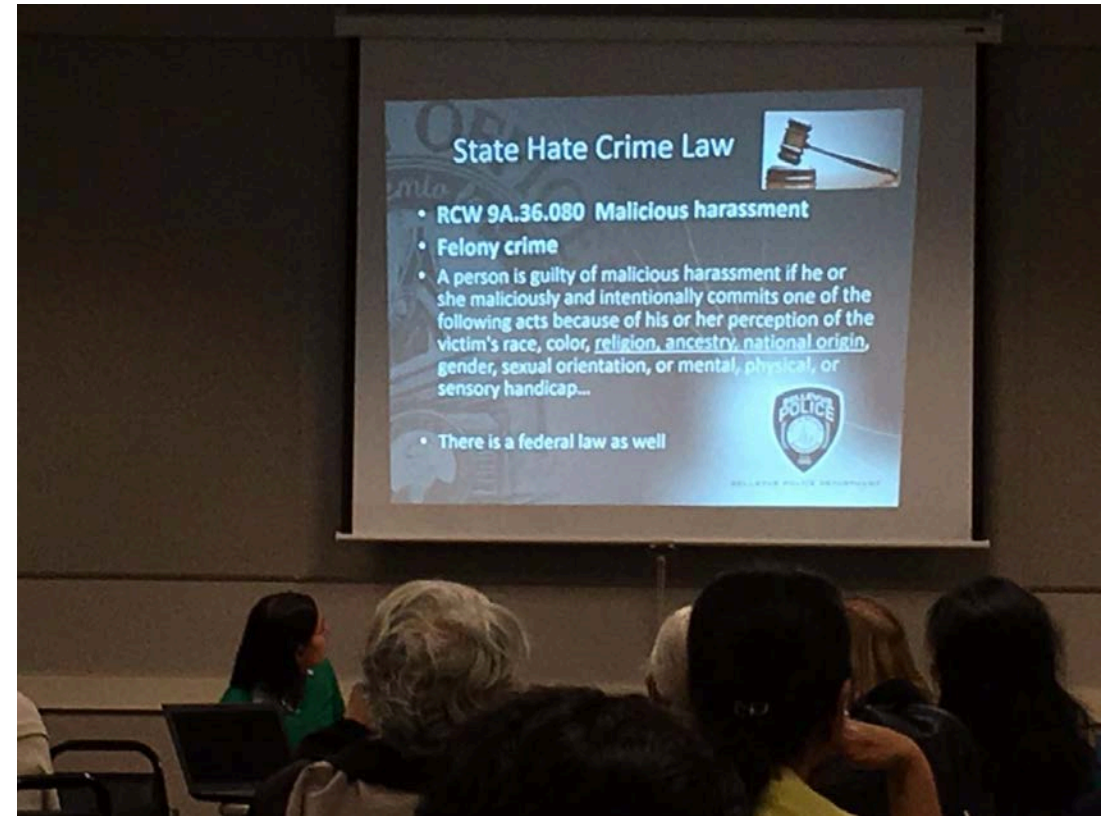

IAWW Community Program – Hate Crime Session

Unite Cultures, Create Bridges, Serve Communities