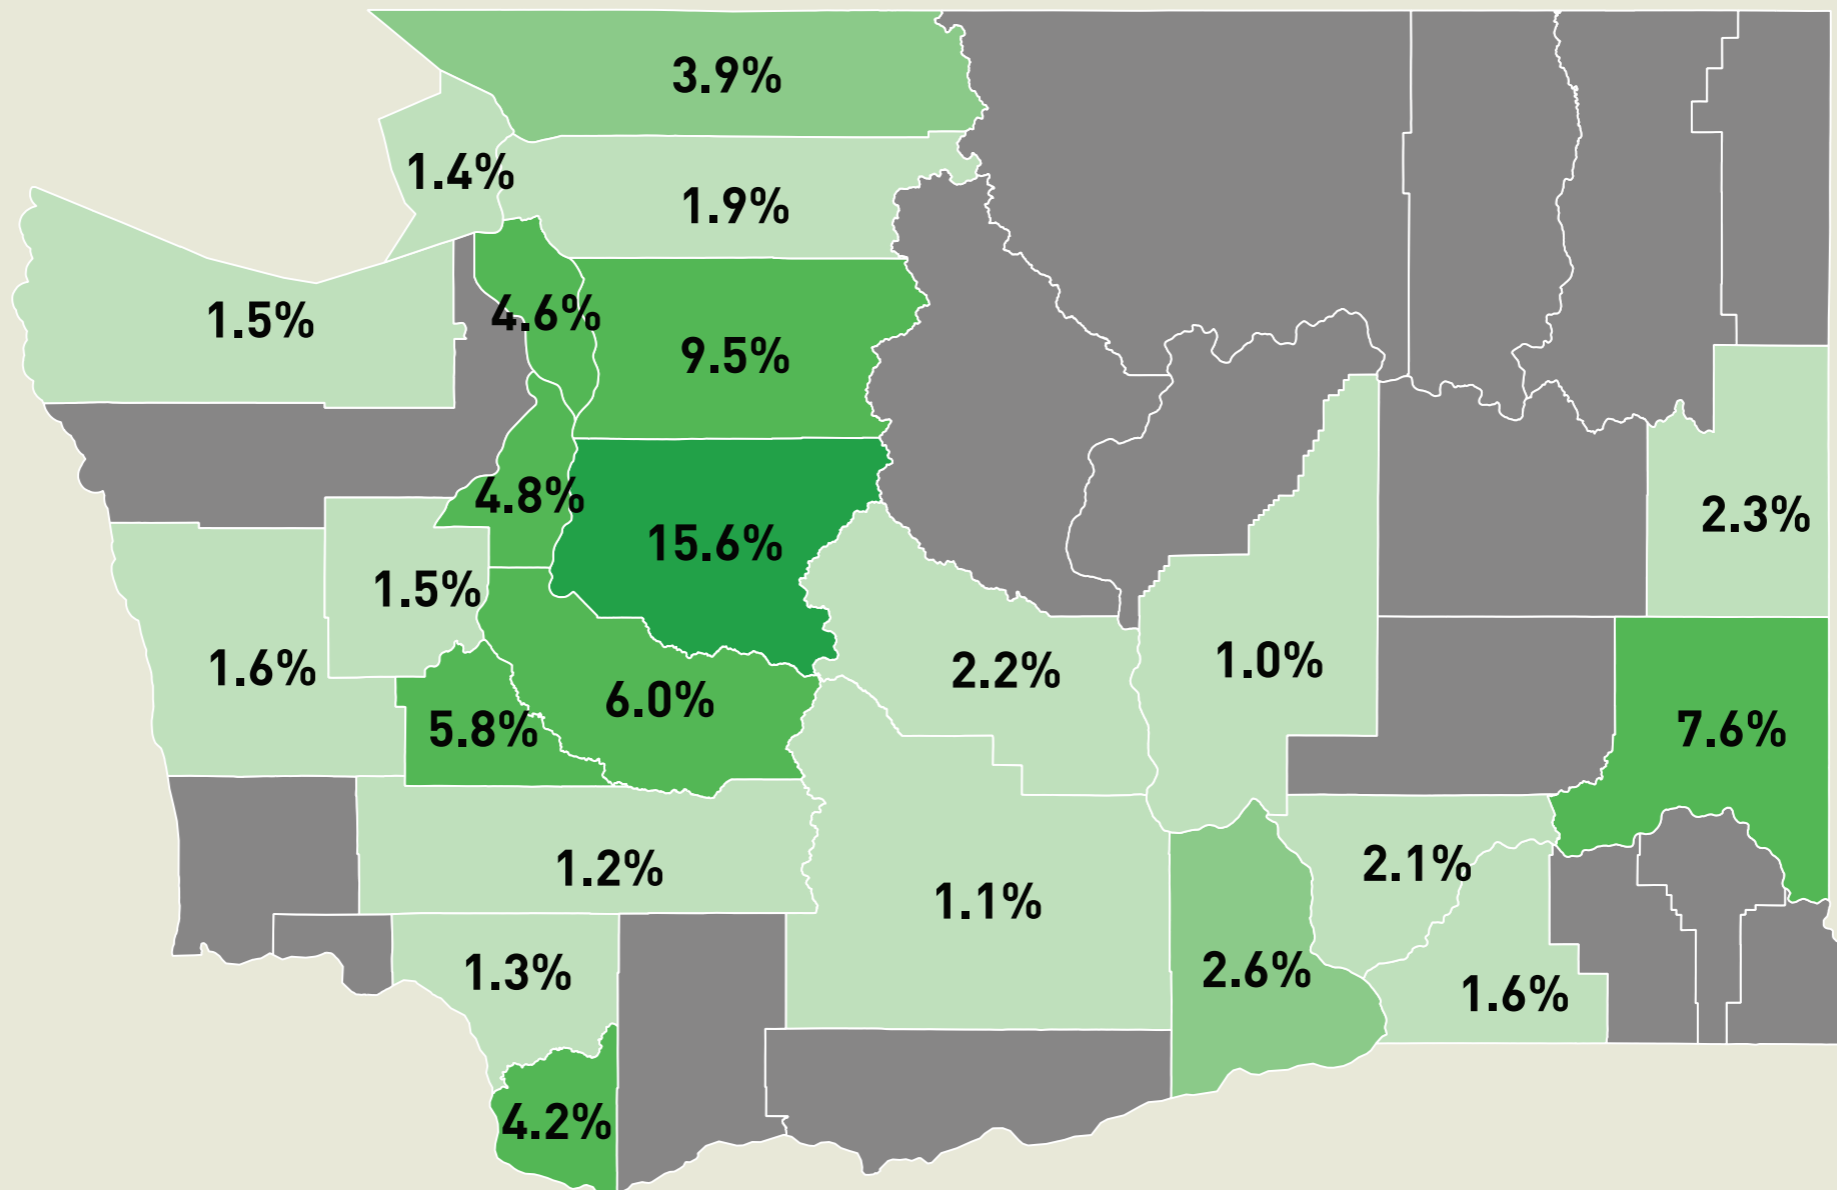

Asian American (Alone) Percentage of Total County Population

Washington State

Source: Census ACS 5-Year Estimate, 2015

Washington County Map: Census TIGER/Line Shapefiles, 2015