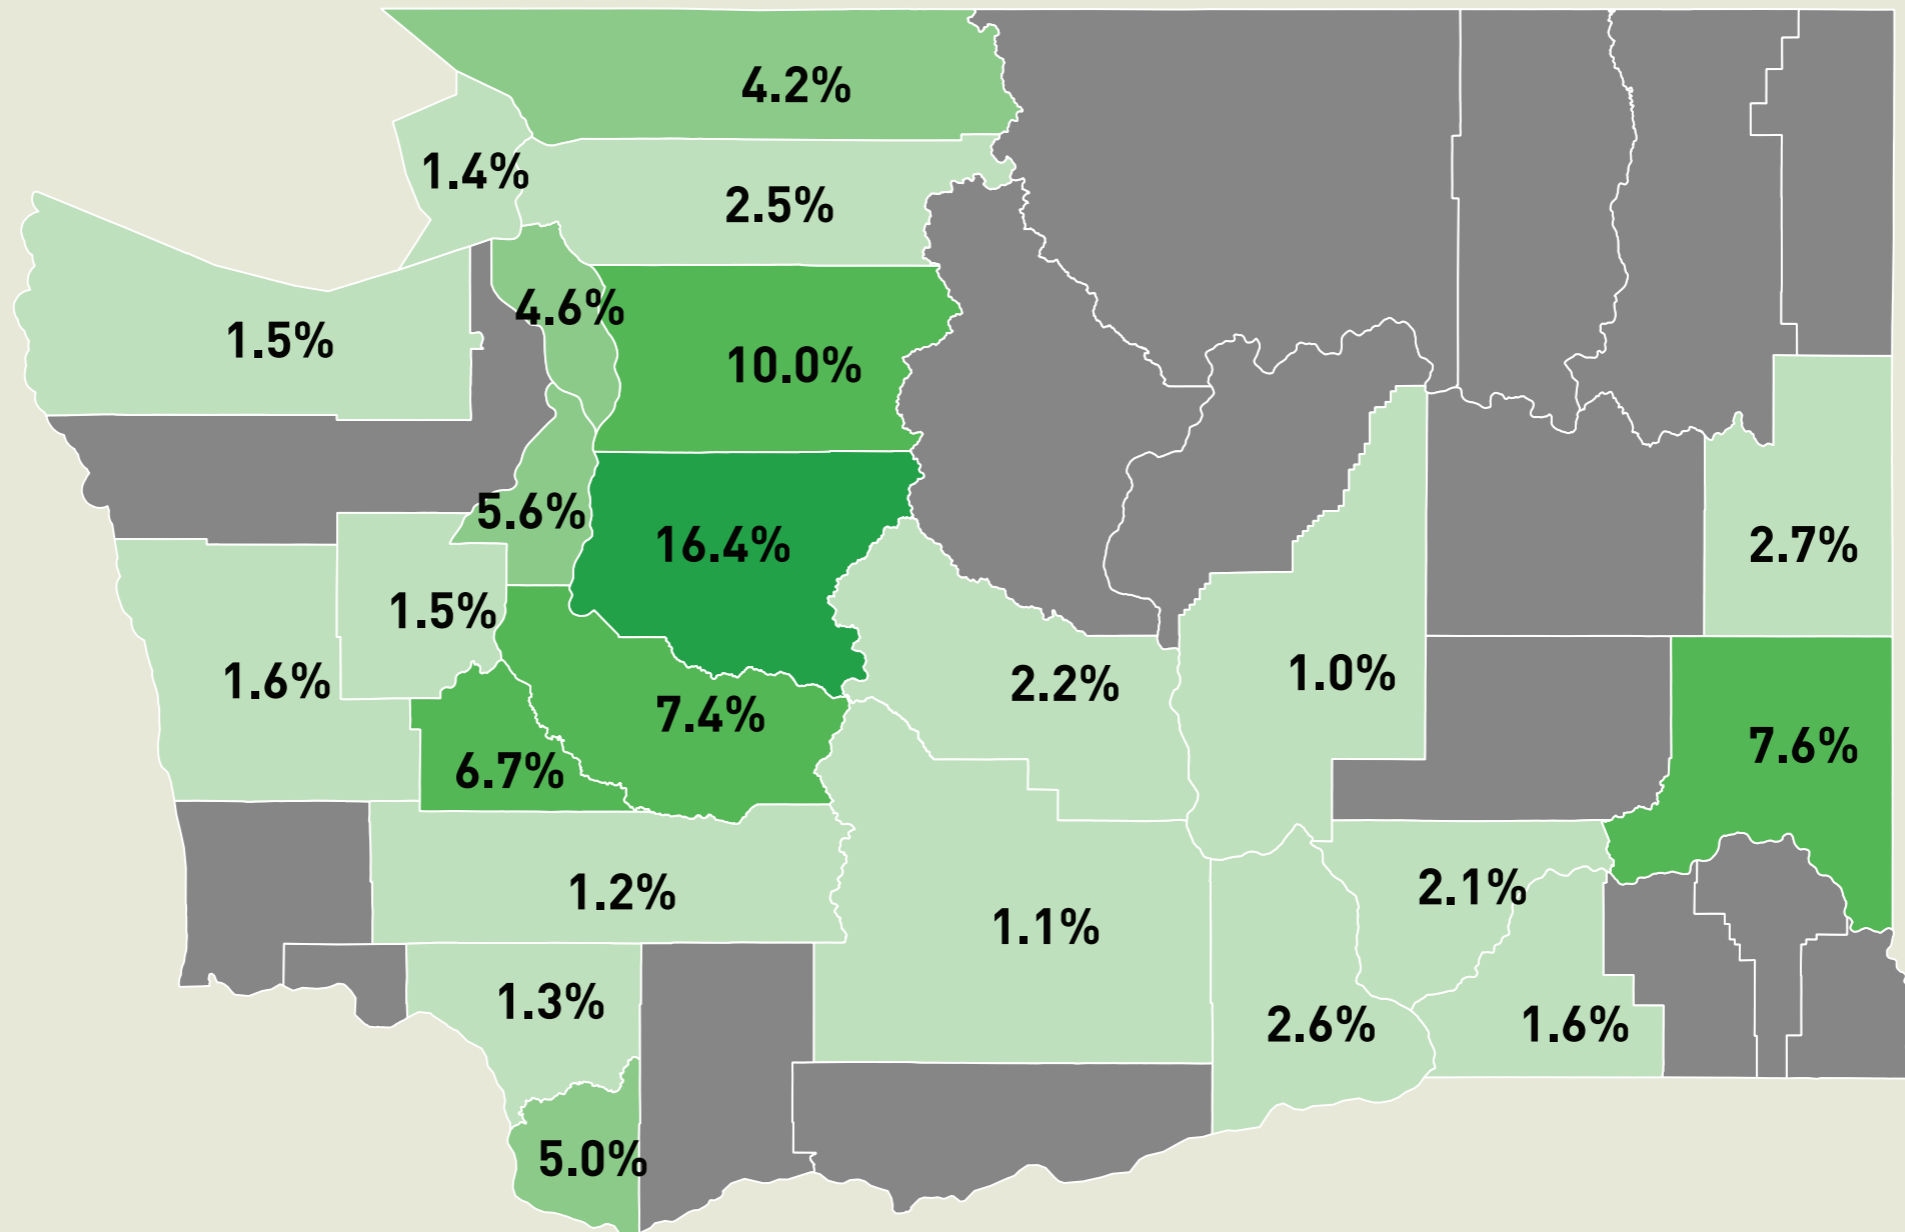

AAPI (Alone) Percentage of Total County Population Washington State

Source: Census ACS 5-Year Estimate, 2015

Washington County Map: Census TIGER/Line Shapefiles, 2015