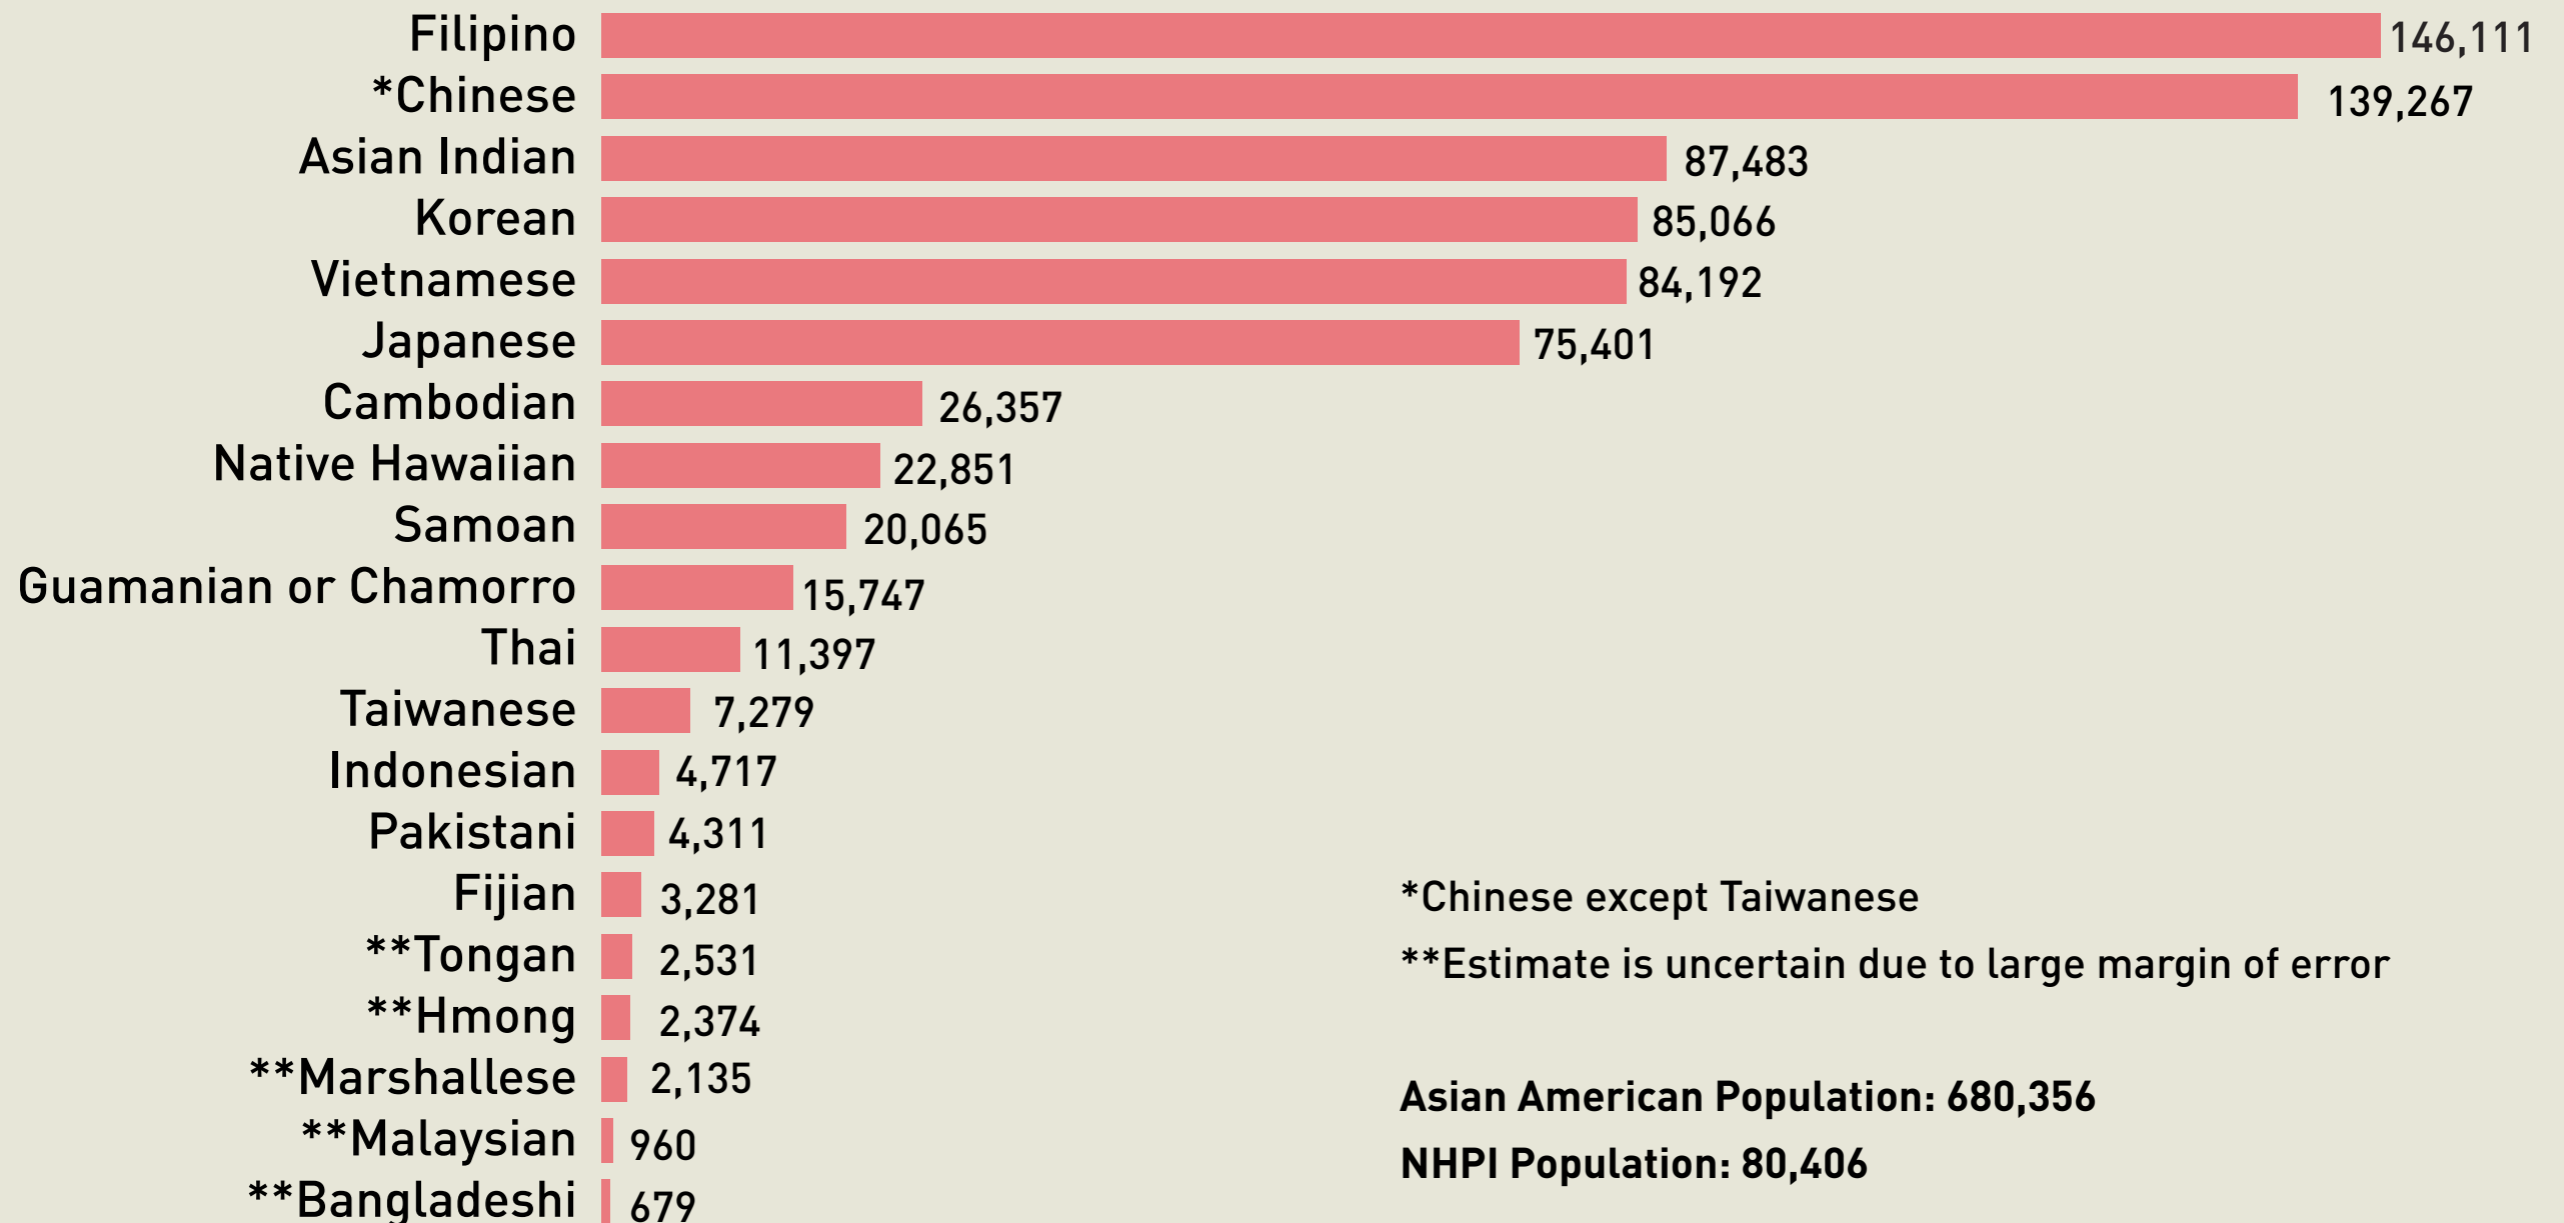

2015 AAPI Population by Detailed Ethnicity (Alone or in Combo) Washington State

Source: Census ACS 5-Year Estimate, 2015