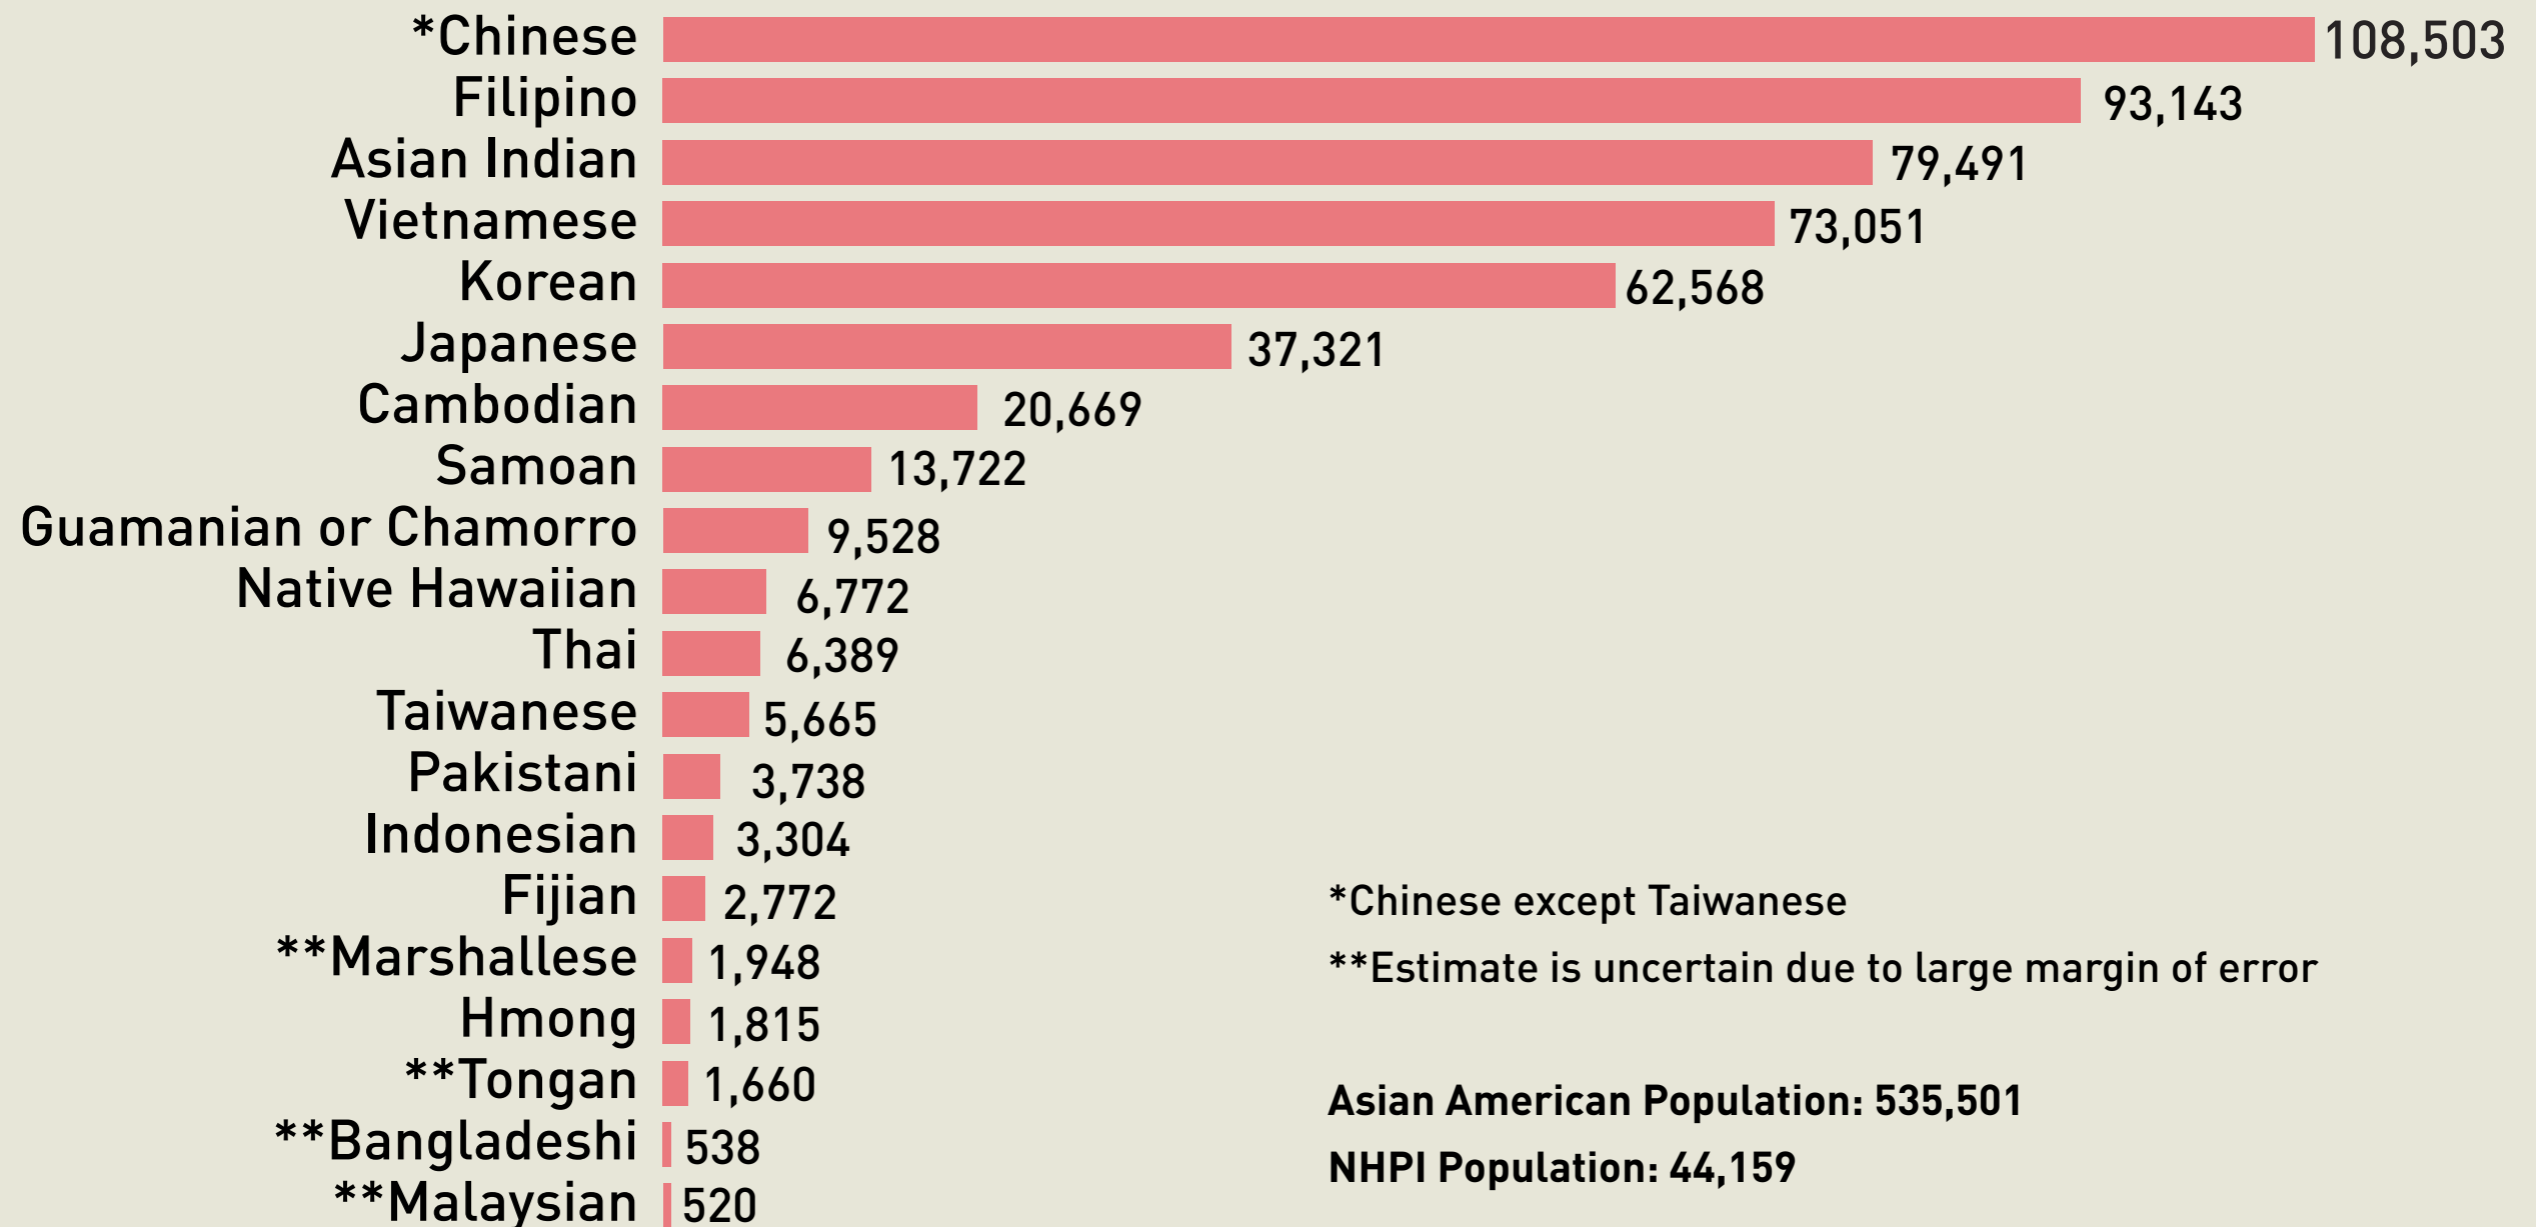

2015 AAPI Population by Detailed Ethnicity (Alone) Washington State

Source: Census ACS 5-Year Estimate, 2015