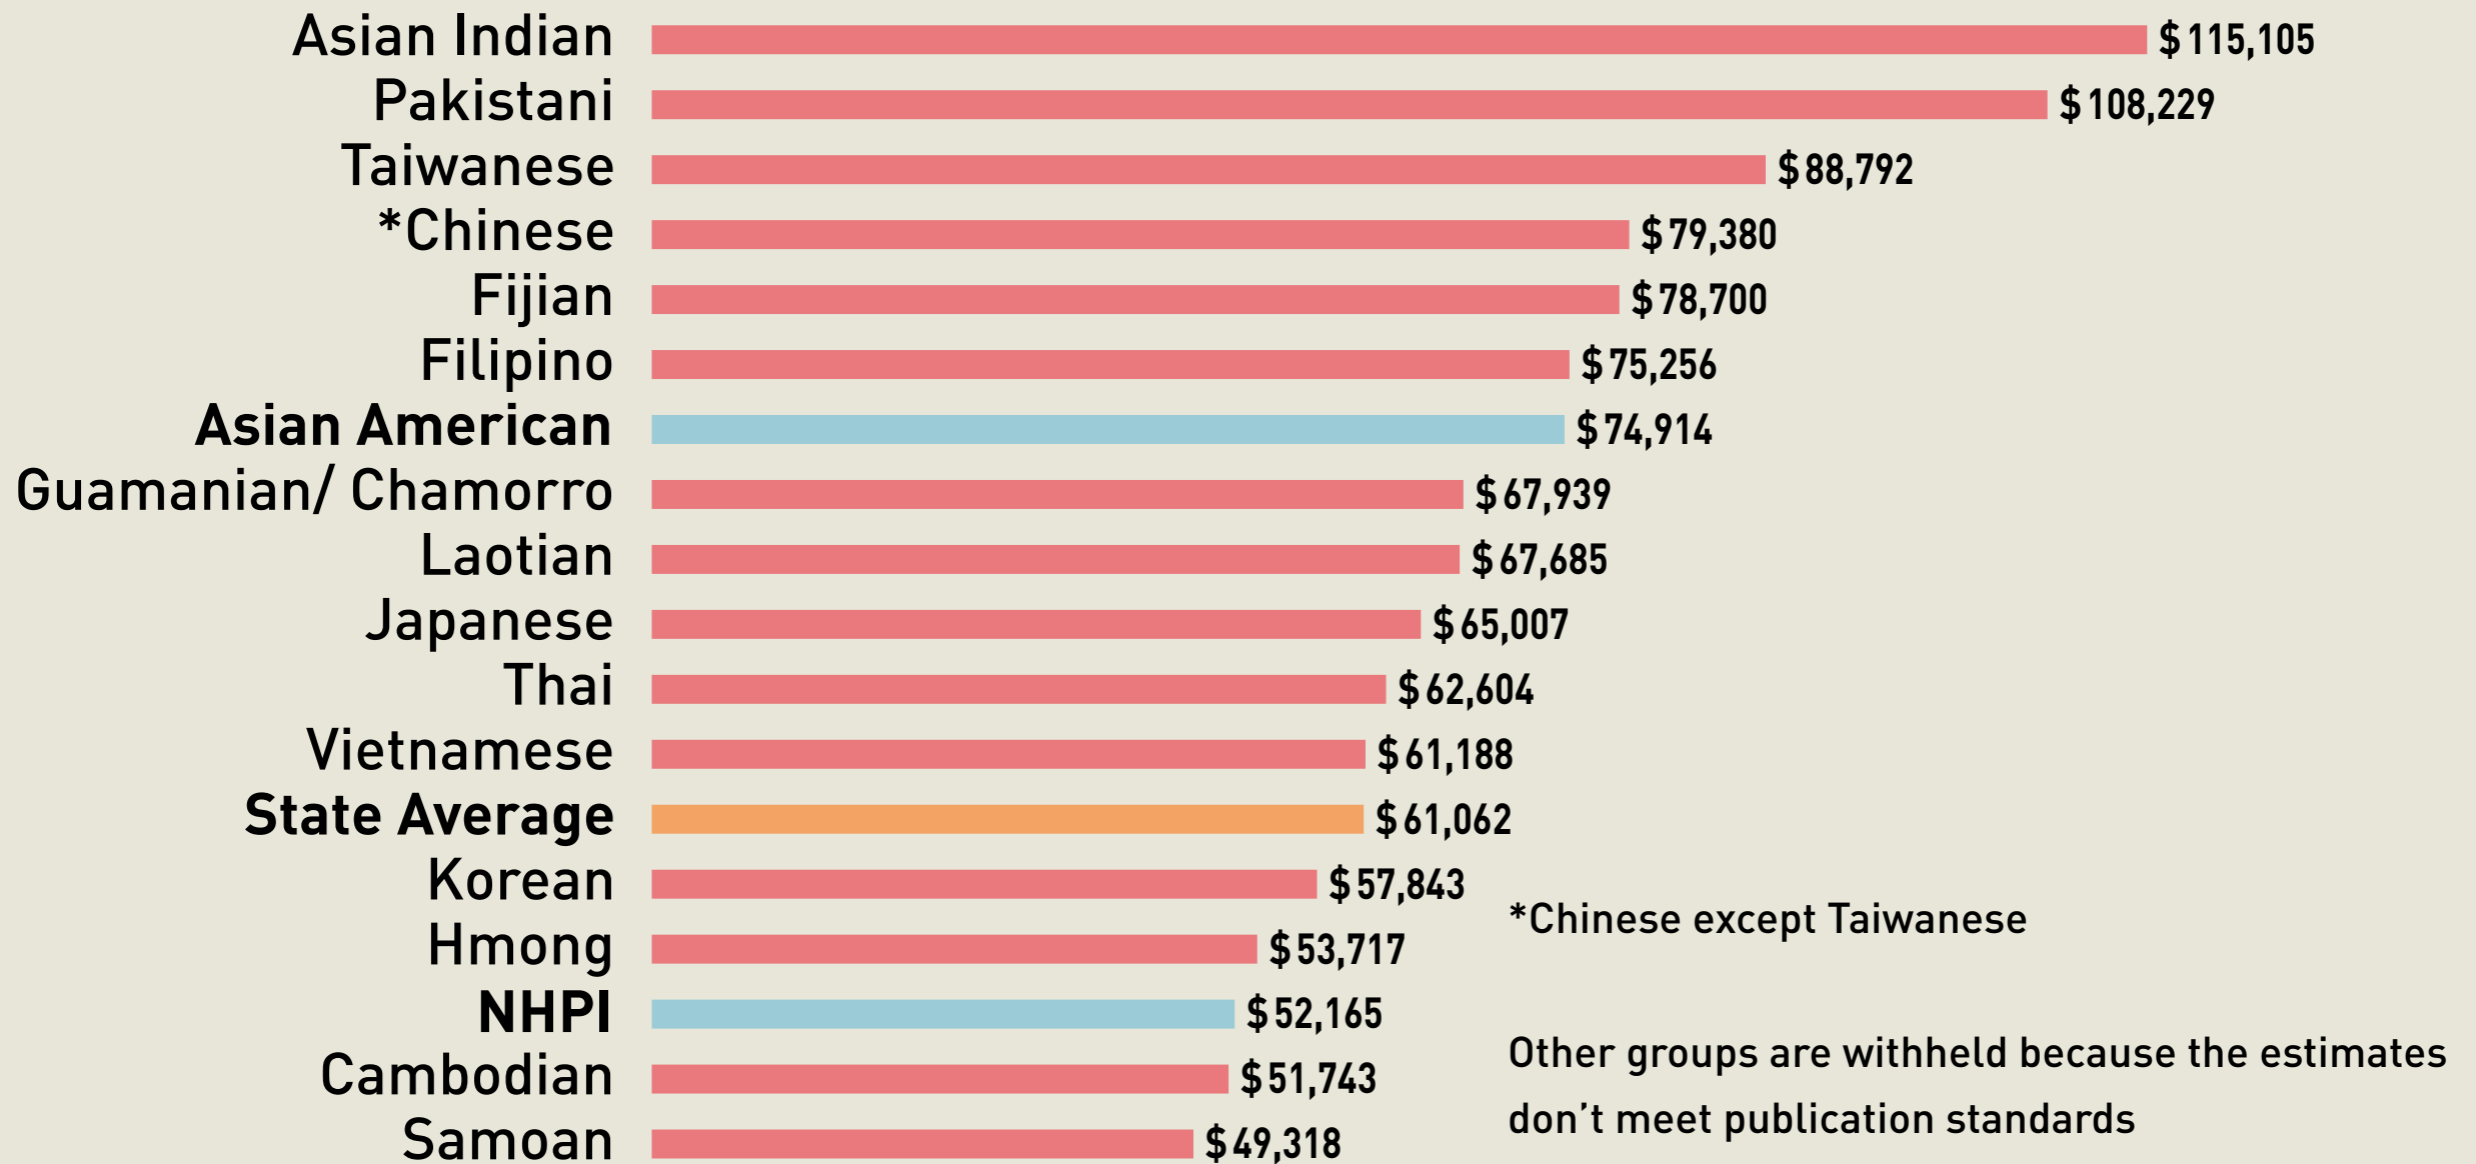

AAPI (Alone) Median Household Income Washington State

Source: Census ACS 5-Year Estimate, 2015