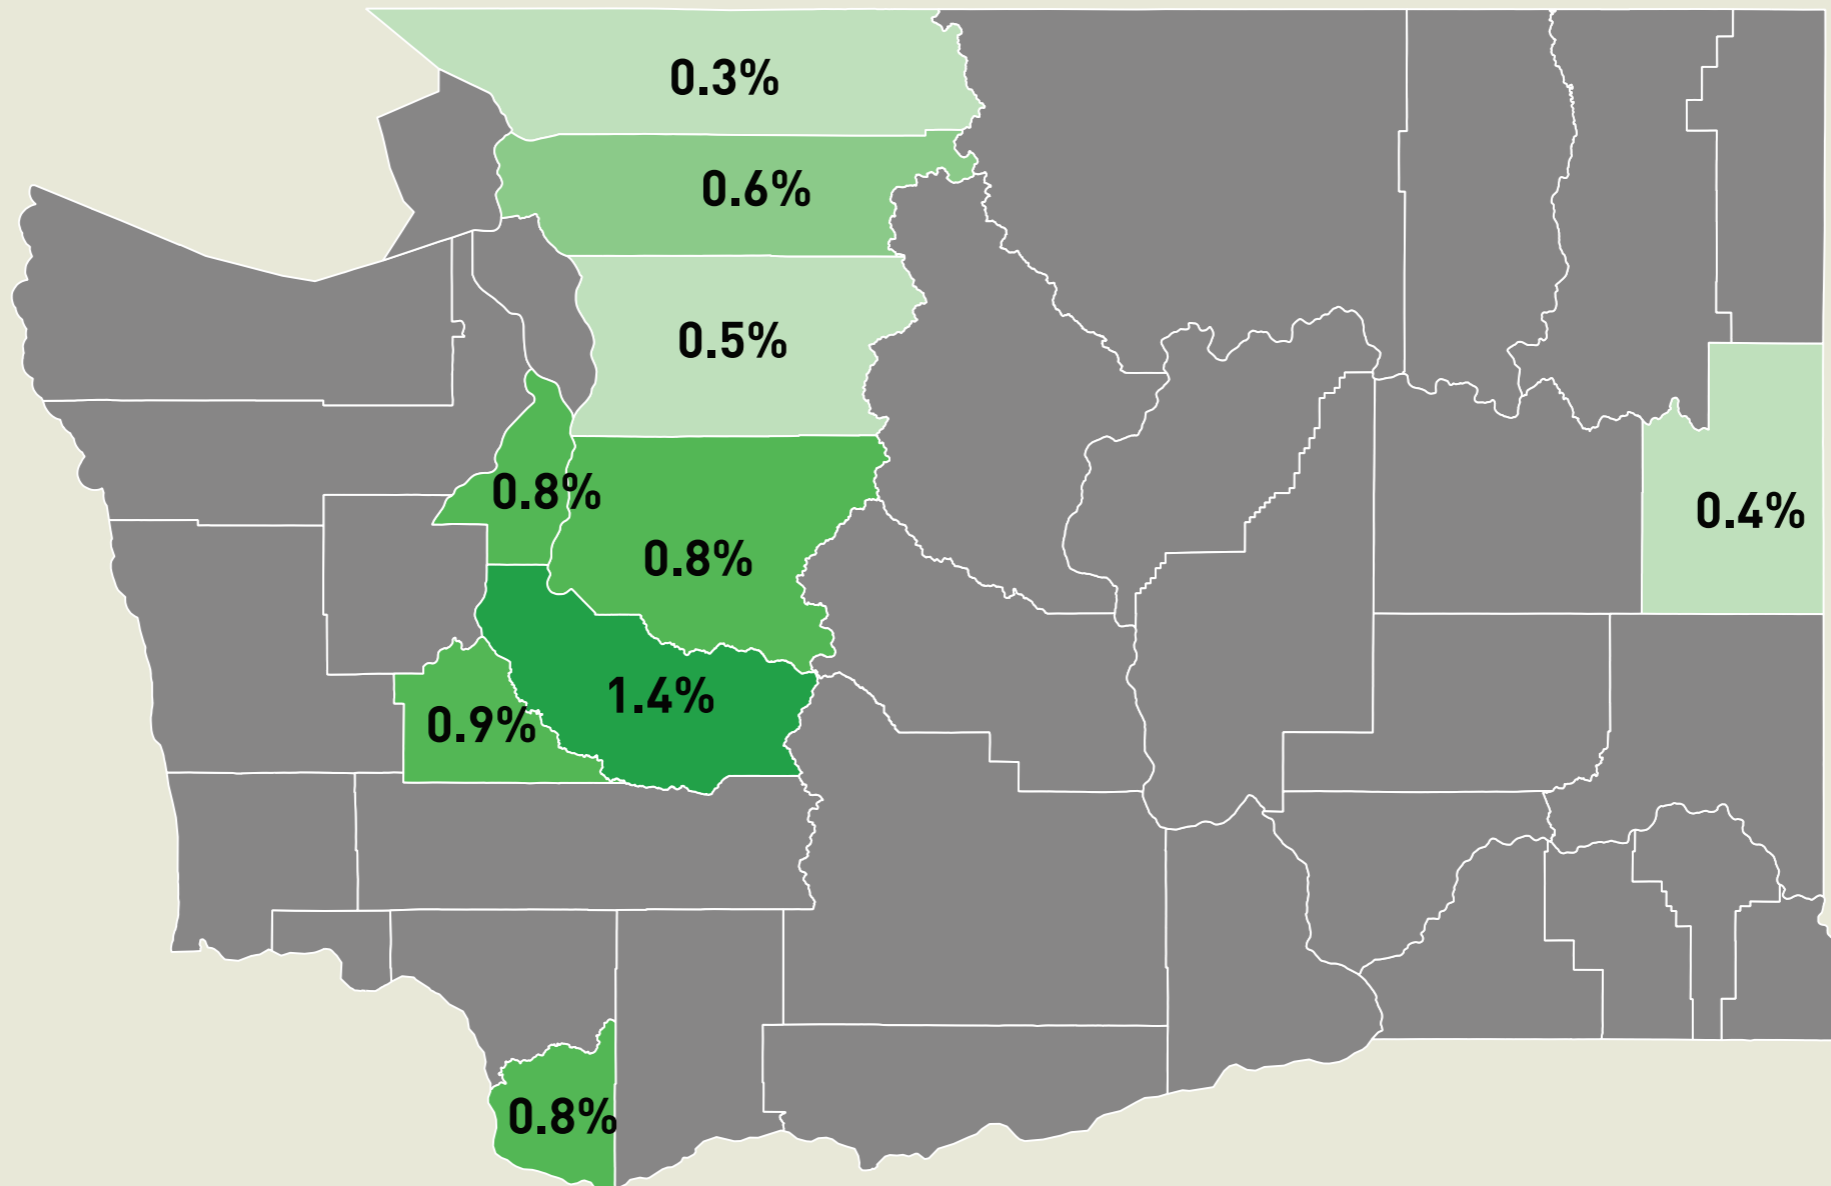

NHPI (Alone) Percentage of Total County Population Washington State

Source: Census ACS 5-Year Estimate, 2015
Washington County Map: Census TIGER/Line Shapefiles, 2015