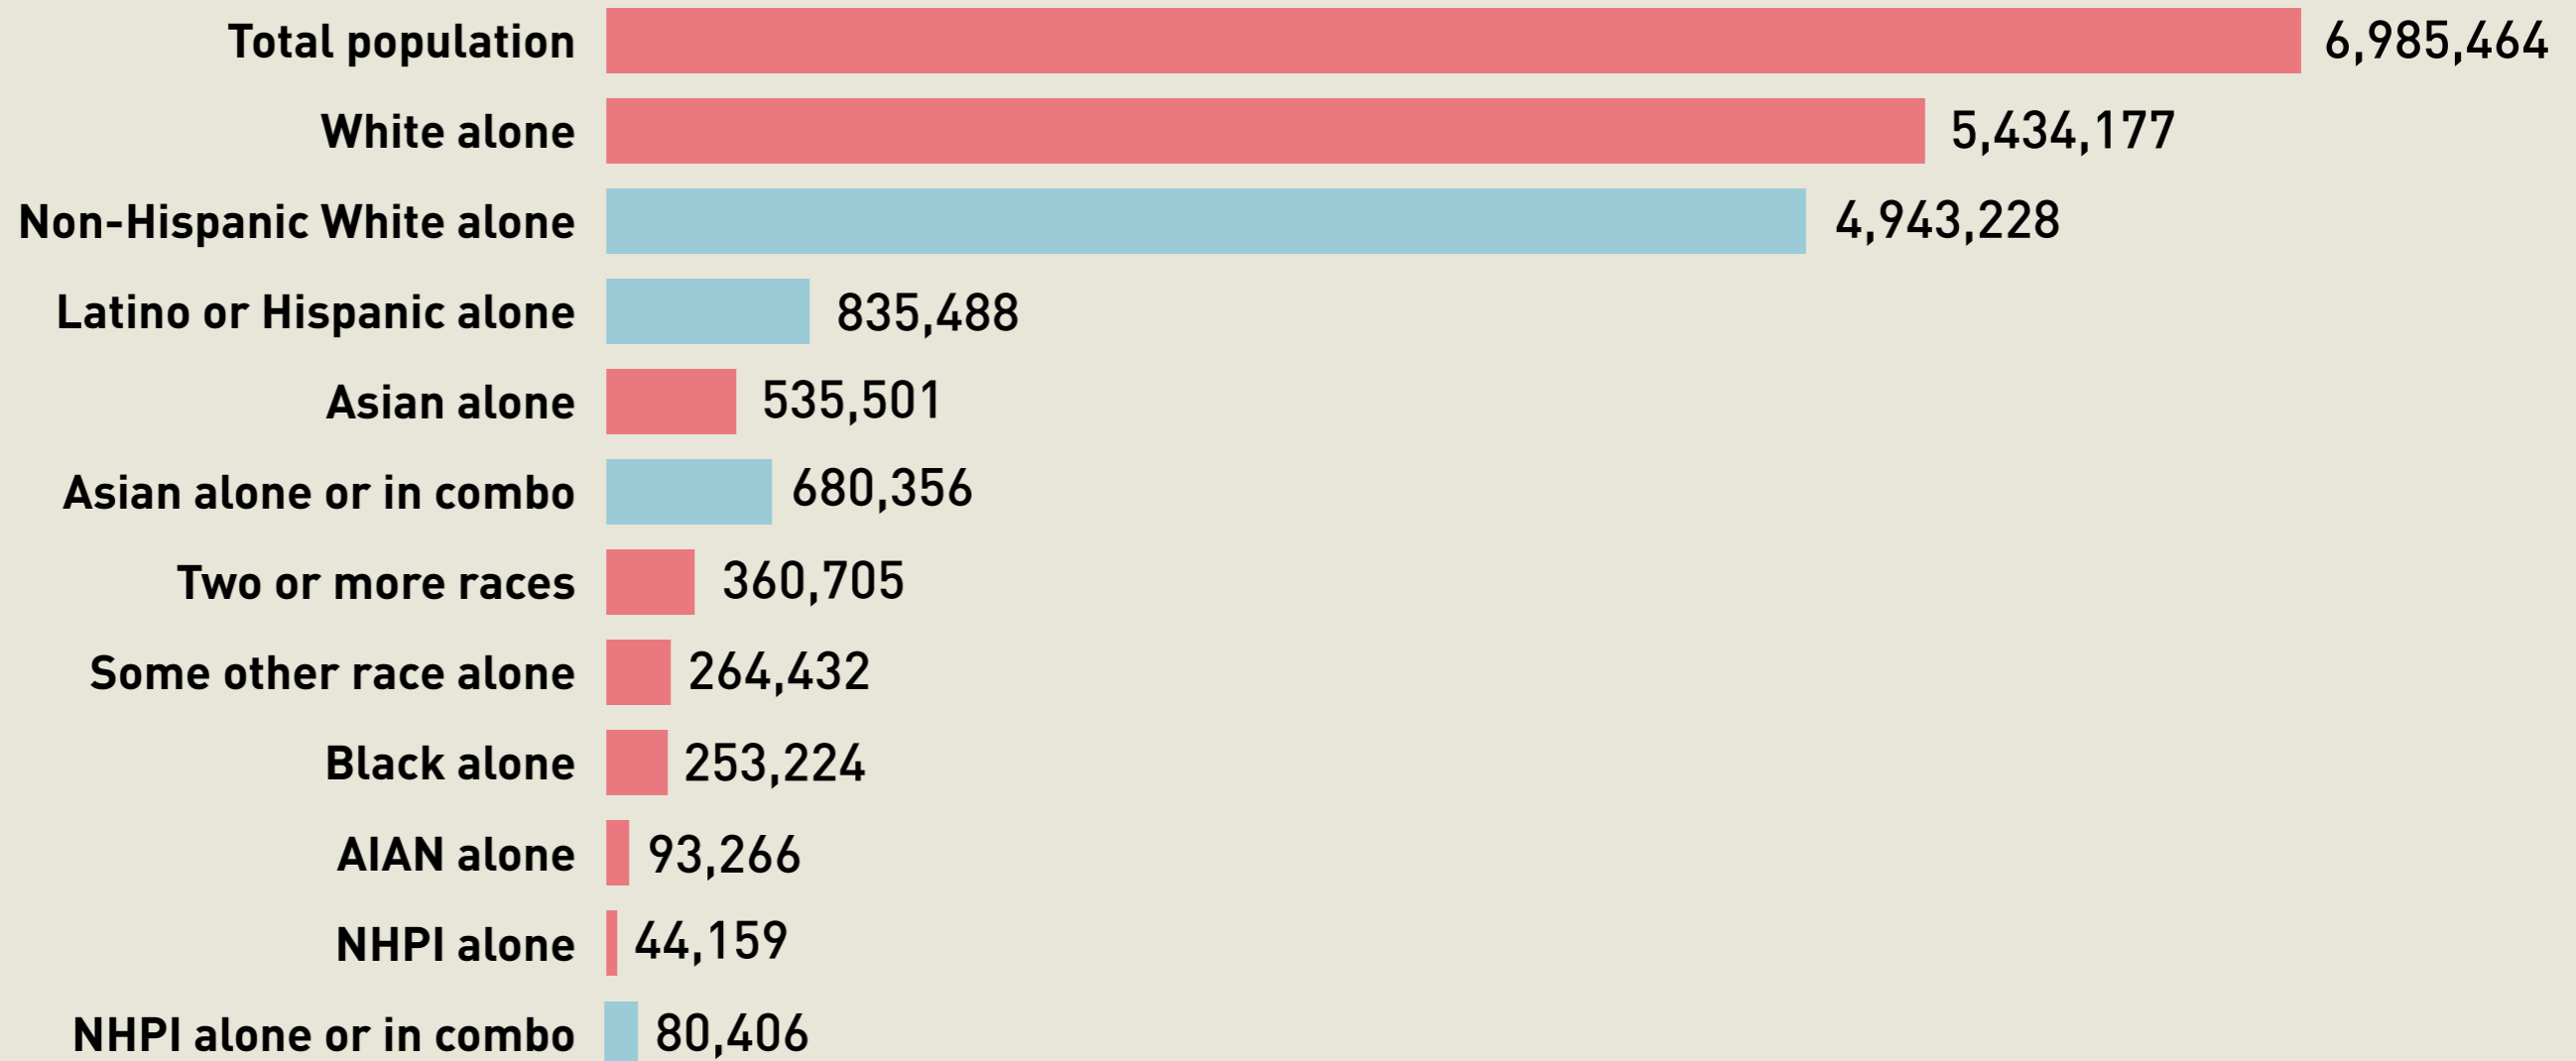

Population by Race Washington State

**Total population is the sum of white alone, asian alone, two or more race, some other race alone, black alone, AIAN alone and NHPI alone*

Source: Census ACS 5-Year Estimate, 2015