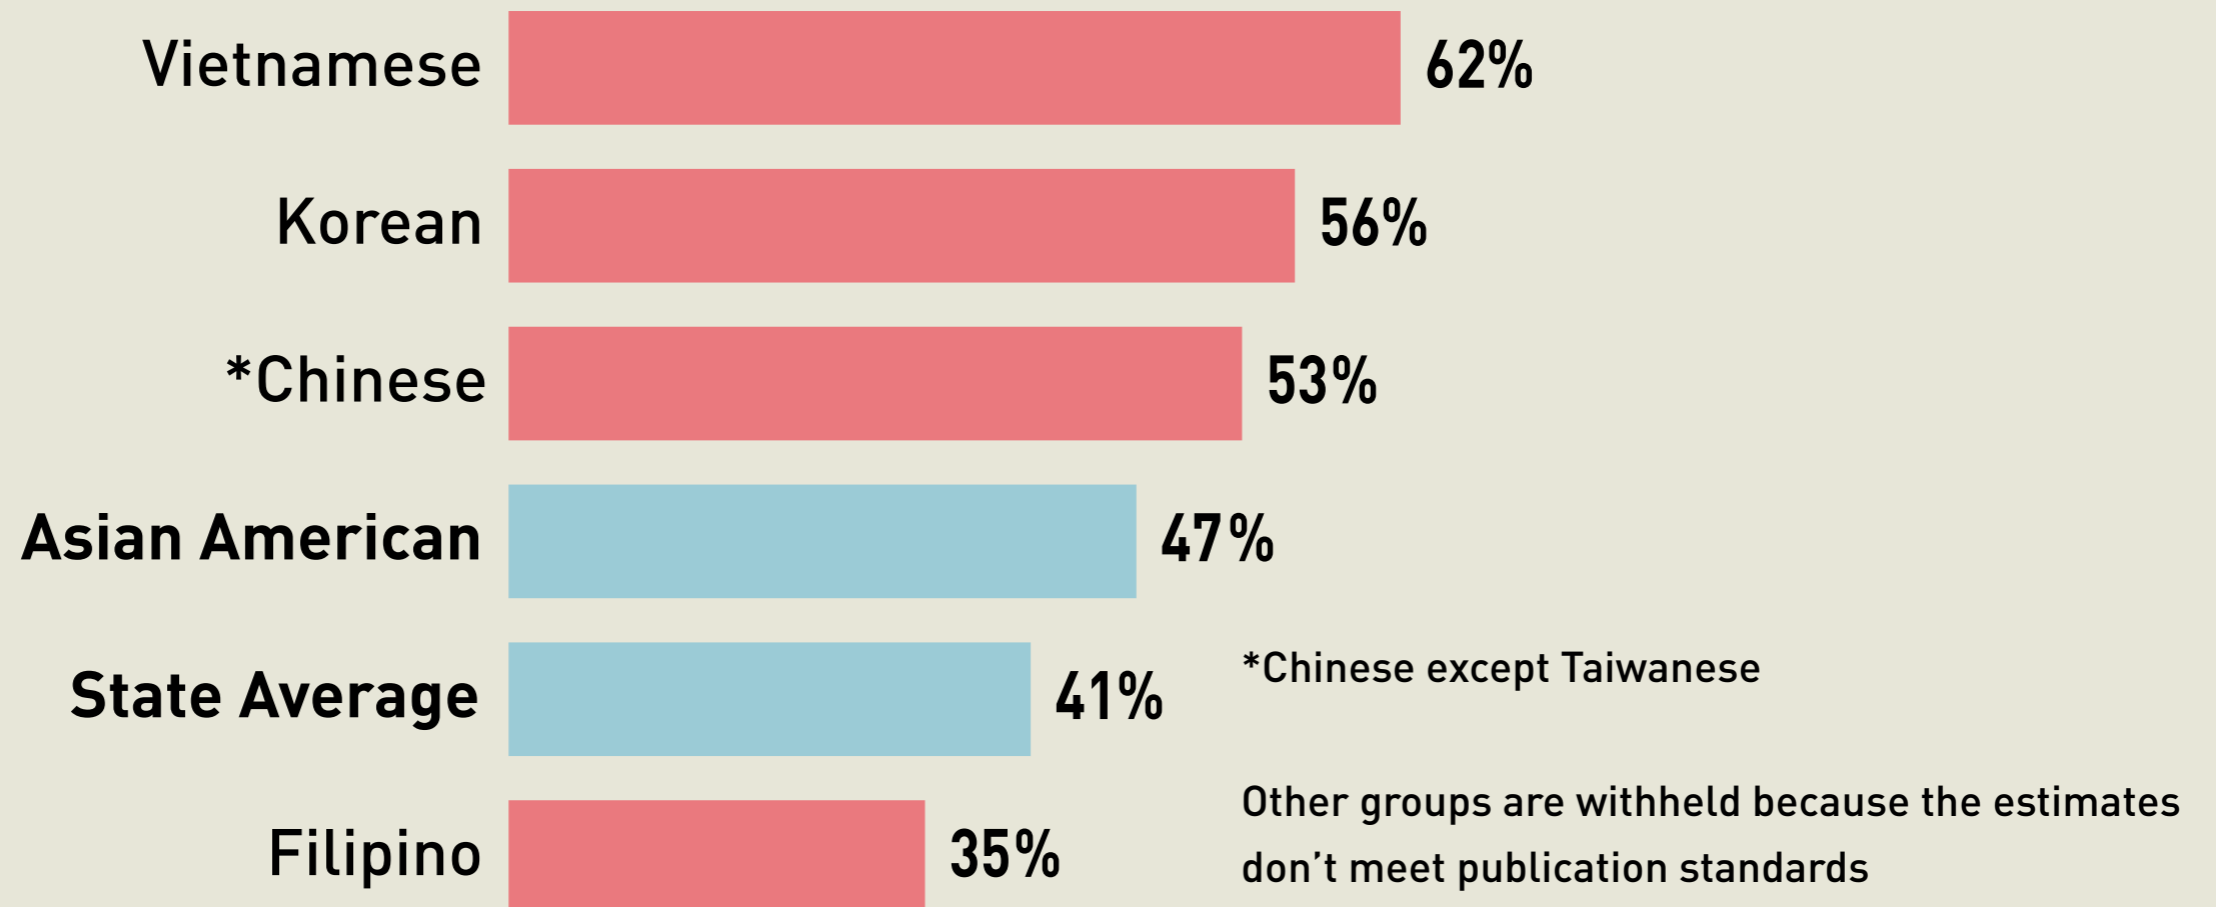

## Asian American (Alone) with Limited English Proficiency Washington State

Source: Census ACS 5-Year Estimate, 2015