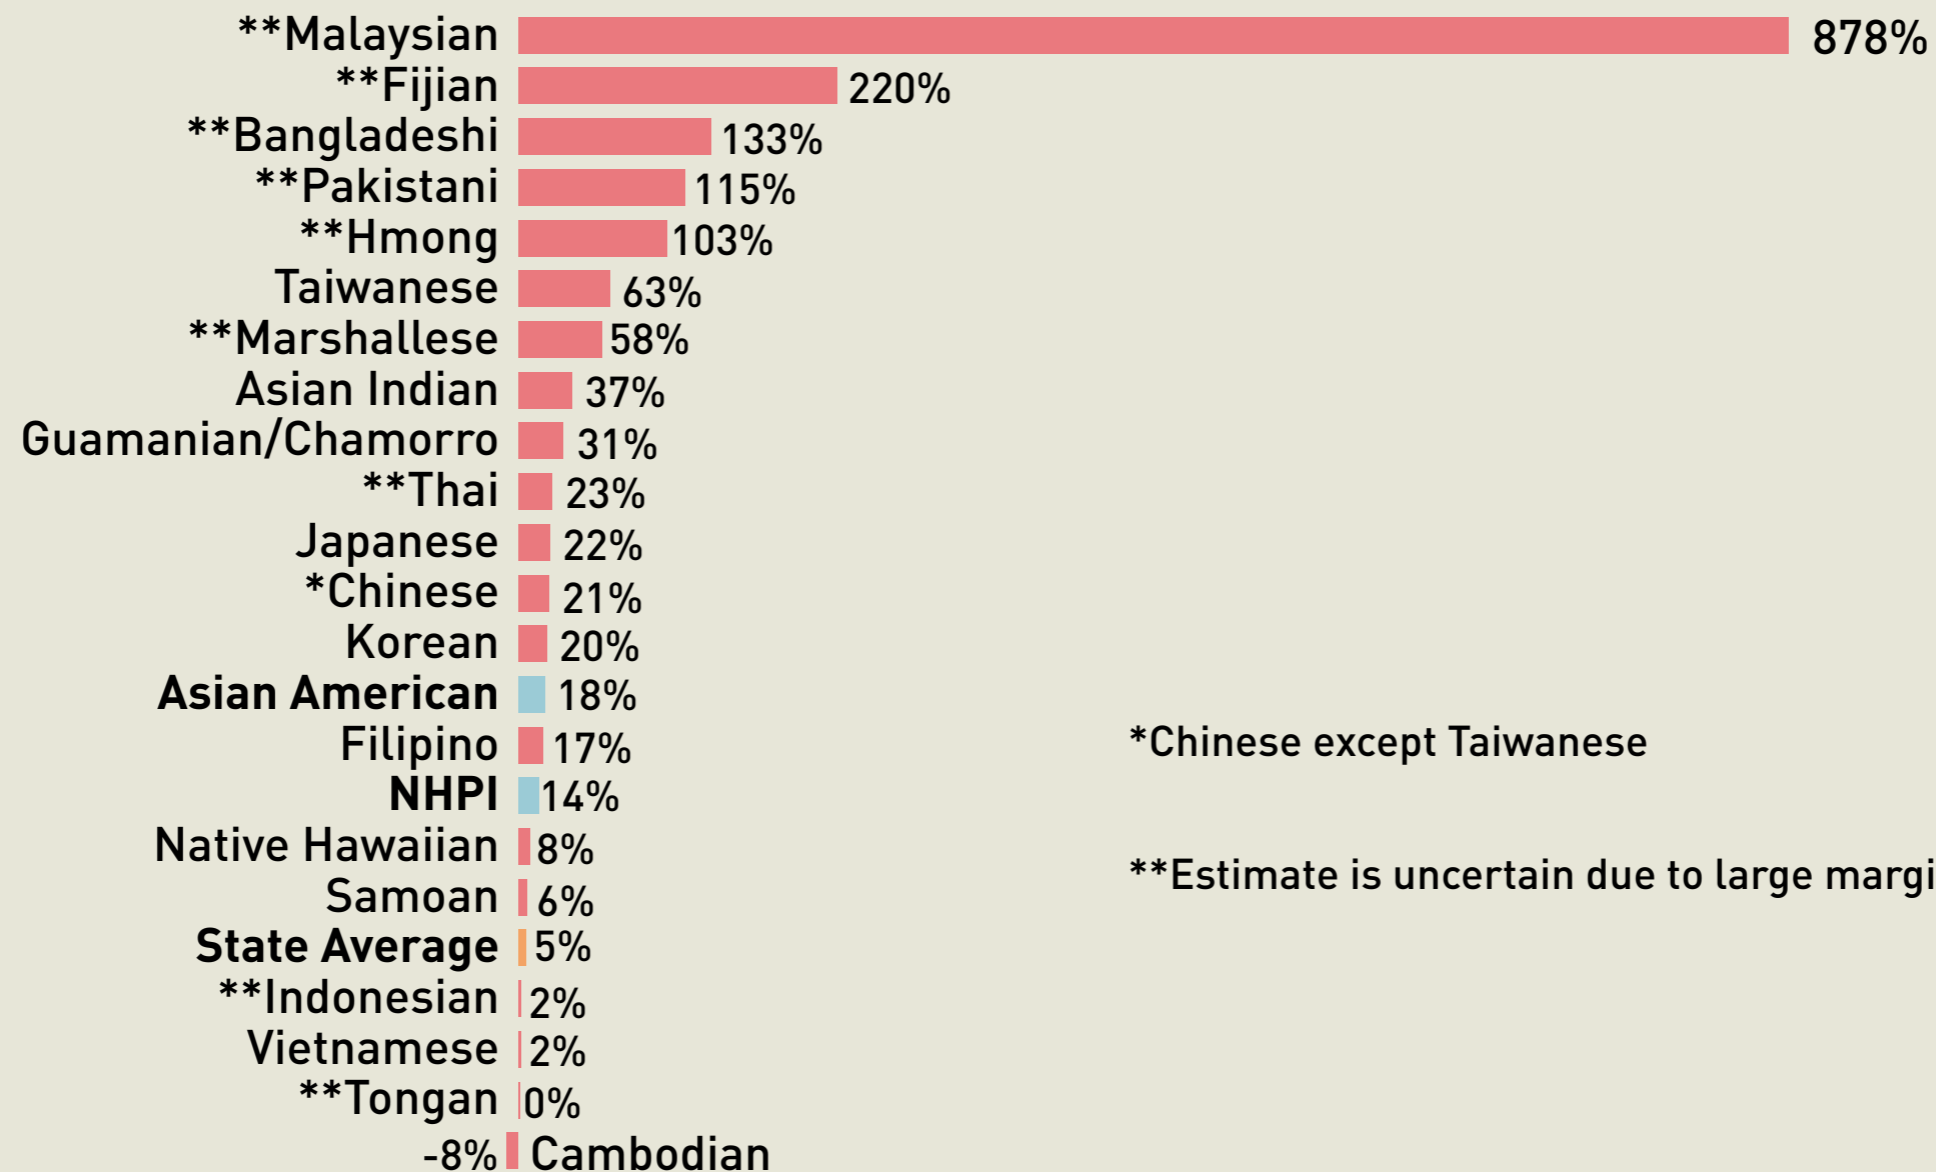

# 2011-2015 Population Growth by Detailed AAPI Ethnicity (Alone or in Combo) Washington State

\*Chinese except Taiwanese

\*\*Estimate is uncertain due to large margin of error