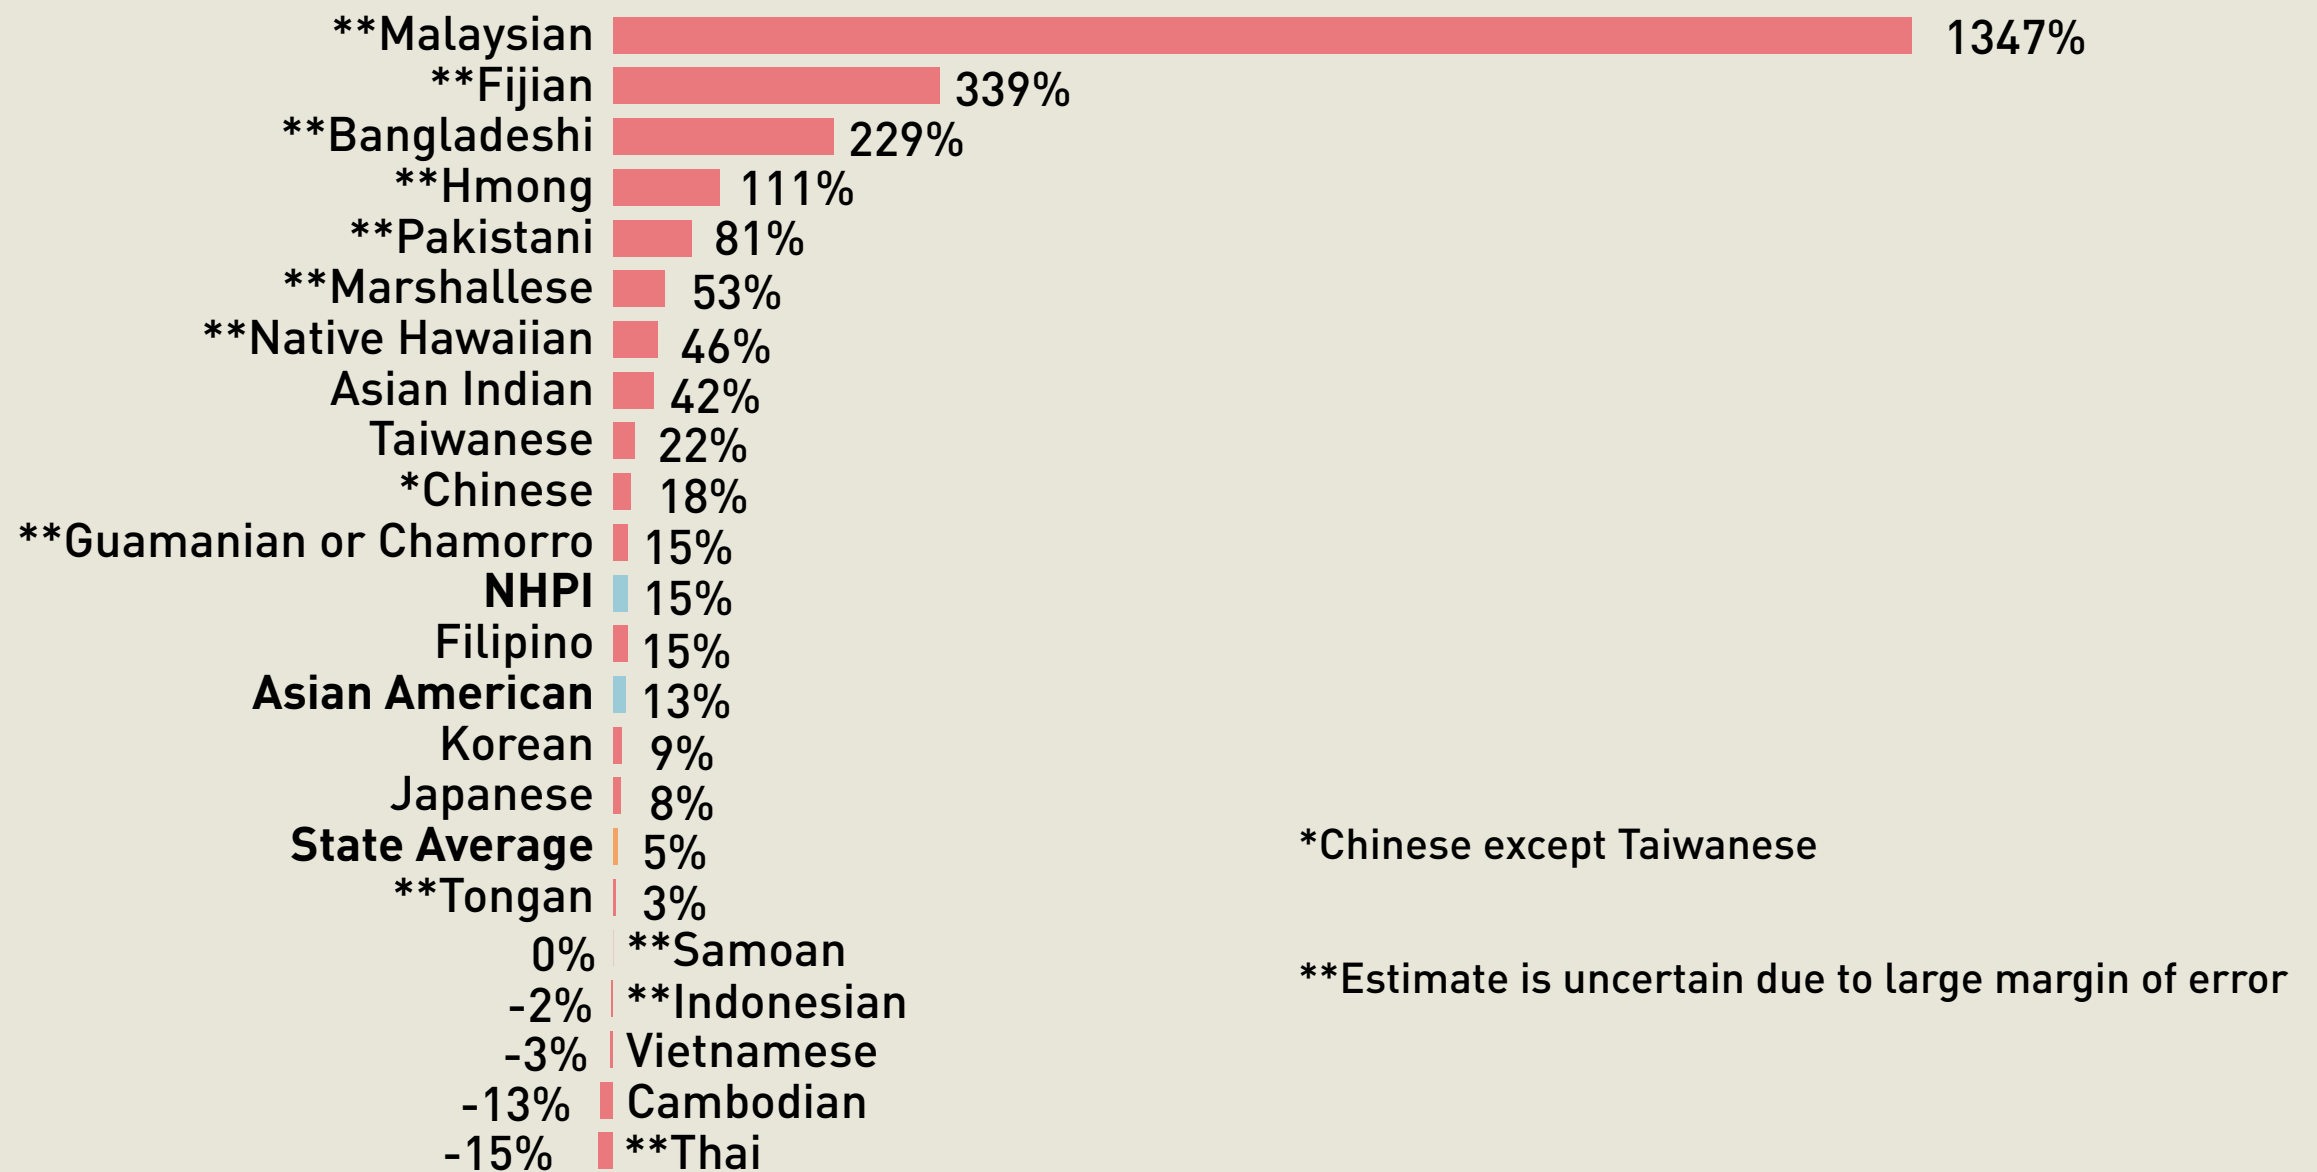

2011-2015 Population Growth by Detailed AAPI Ethnicity (Alone) Washington State

Source: Census ACS 1-Year Estimate, 2015 & 2011