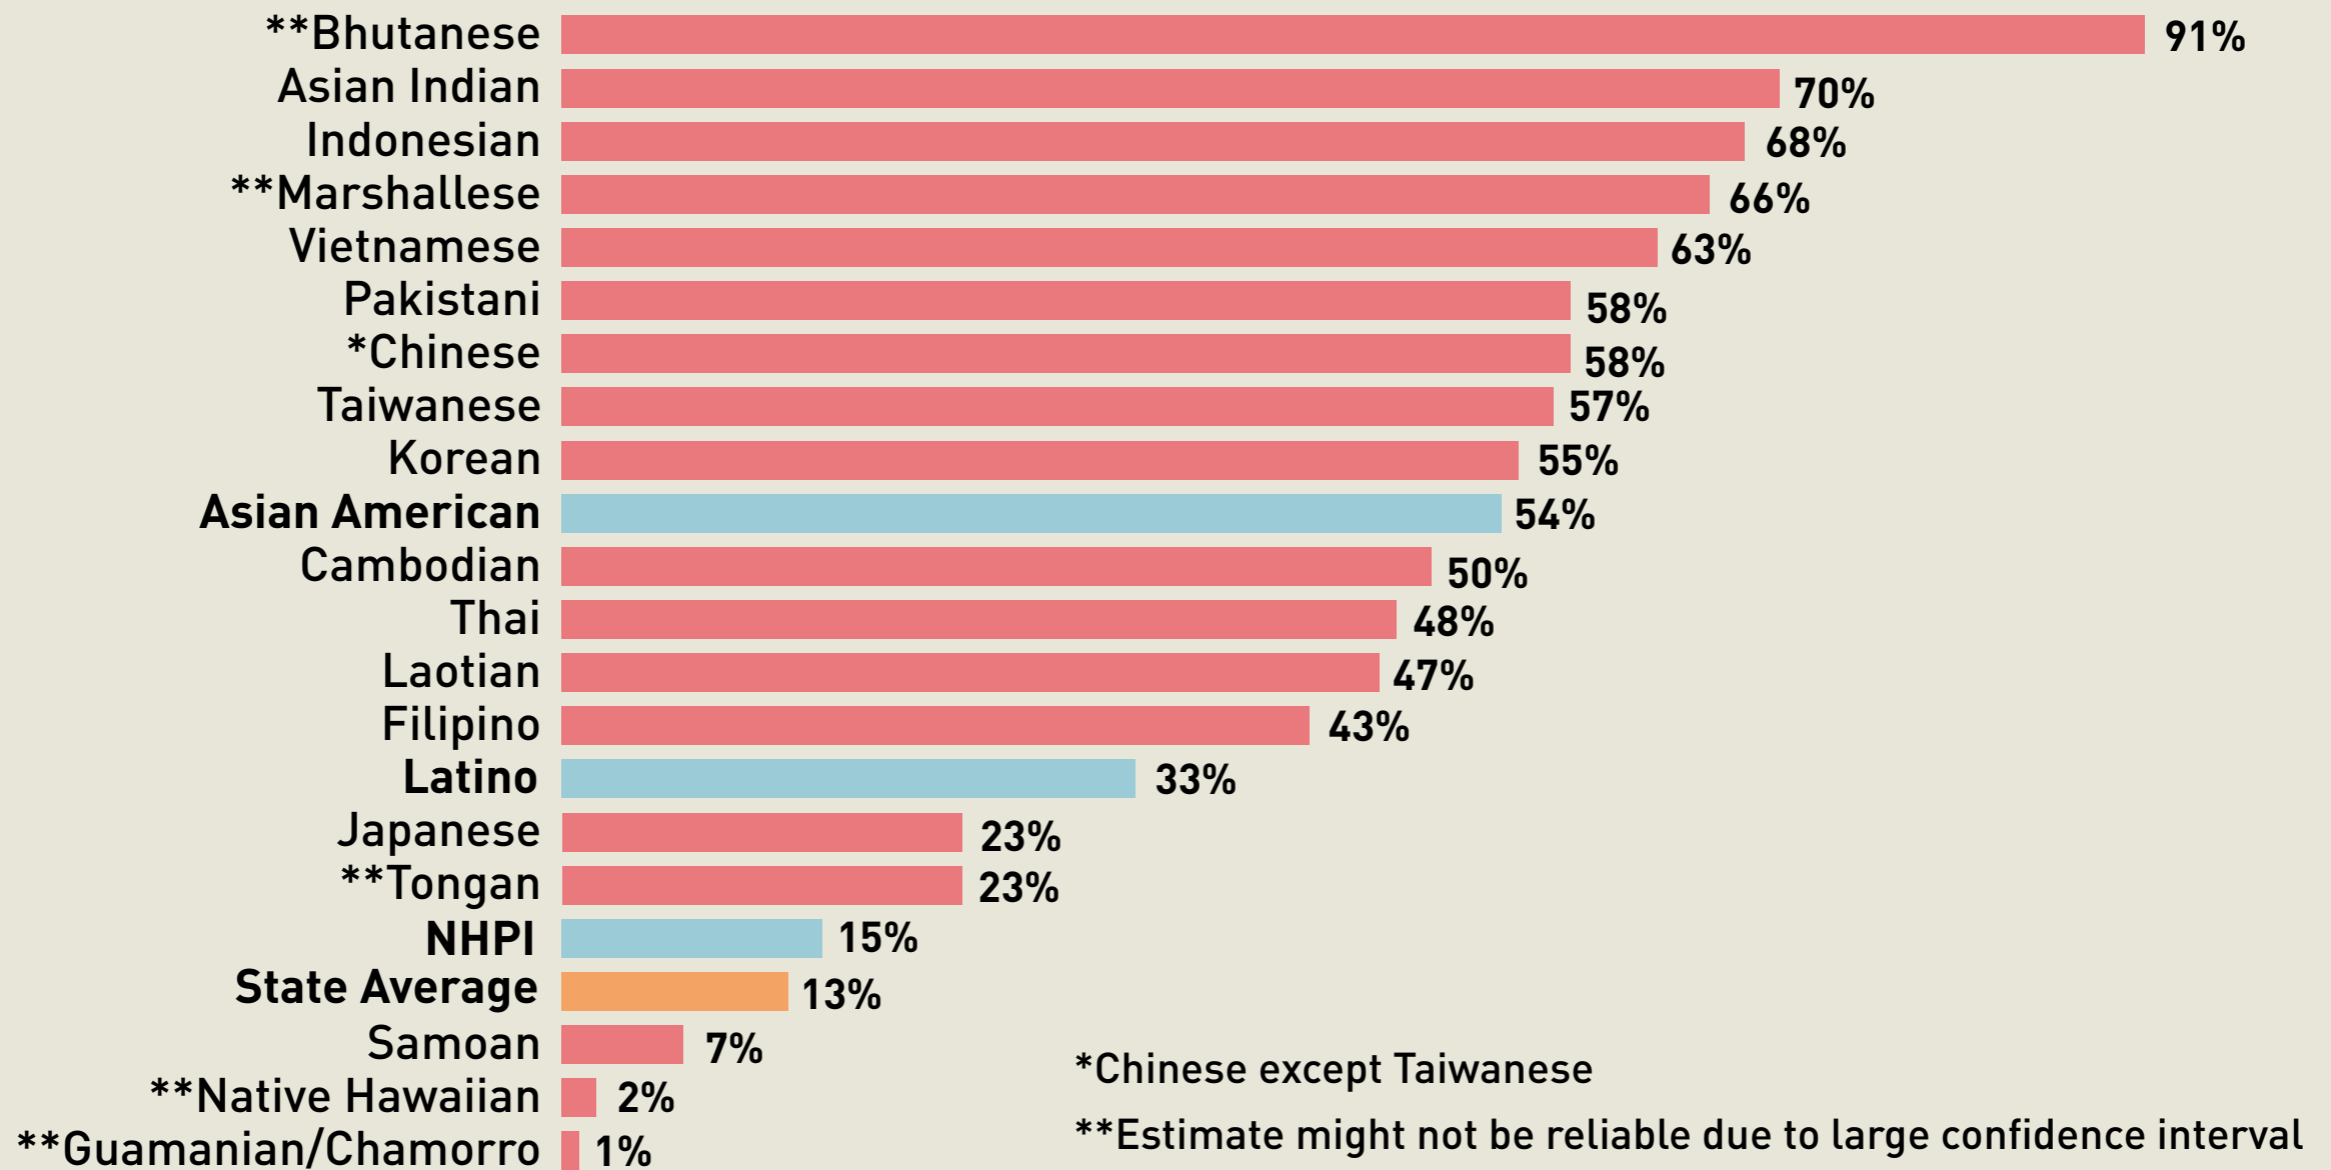

AAPI (Alone) Percent Foreign Born Washington State

Source: Census ACS 5-Year Estimate, 2015